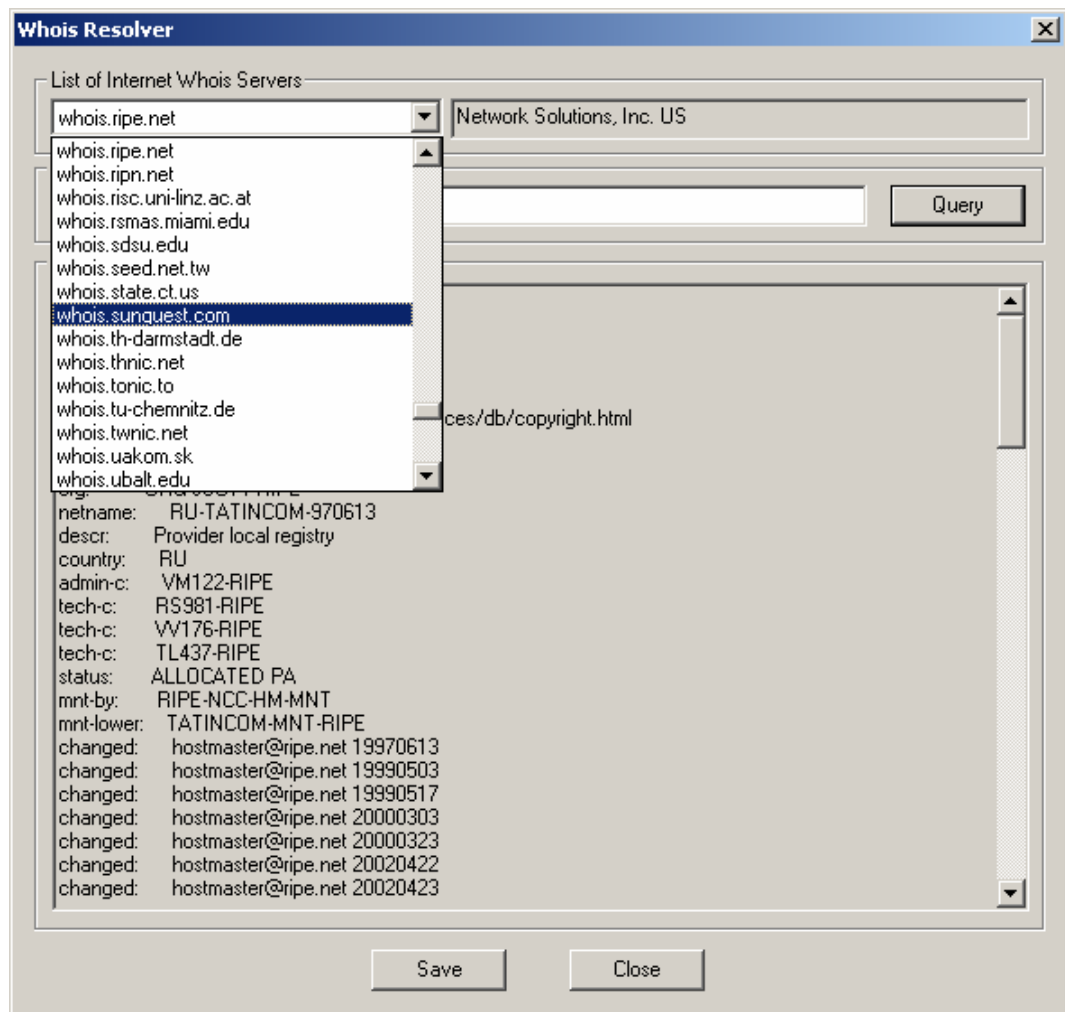

<http://www.nsauditor.com>

Nsasoft llc.

Whois

Whois Tool is a client utility that communicates with WHOIS servers located around the world to obtain domain registration information. Whois supports IP address queries and automatically selects the appropriate whois server for IP addresses. This tool will lookup information on a domain, IP address, or a domain registration information. You can select a specific WhoIs Server,

or you can use the 'Default' option which will select a server for you.

To start the process enter the query in the **Whois Query** field and click on the **Query** button. The response will be received in the **Whois Response** field. To save the results in the text file click on the **Save** button. Clicking on the **Close** button will close the dialog.