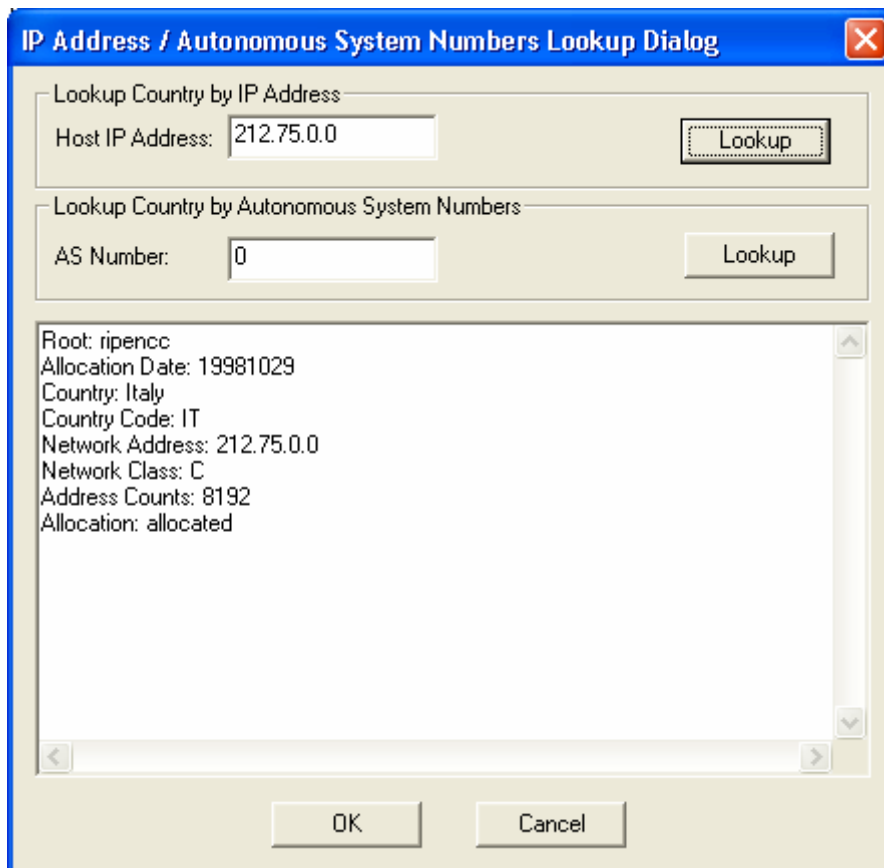

<http://www.nsauditor.com>

Nsasoft llc.

IP/ASN Country

IP/ASN is a tool to determine which country an IP address or autonomous system number is assigned to. This tool supports two ways of finding the country; searching by IP address or autonomous system number.

To find the country enter the IP address or AS number and click on the appropriate **Lookup** button. After finishing the search in its own database, in case of address or AS number matching, the country name will be shown in the list. Otherwise the messagebox will inform about the absence of address of AS number.

IP Address / Autonomous System Numbers Lookup Dialog

Lookup Country by IP Address

Host IP Address:

Lookup

Lookup Country by Autonomous System Numbers

AS Number:

Lookup

Root: arin
Allocation Date: 19880201
Country: United States
Country Code: US
Address Counts: 1
Allocation: allocated